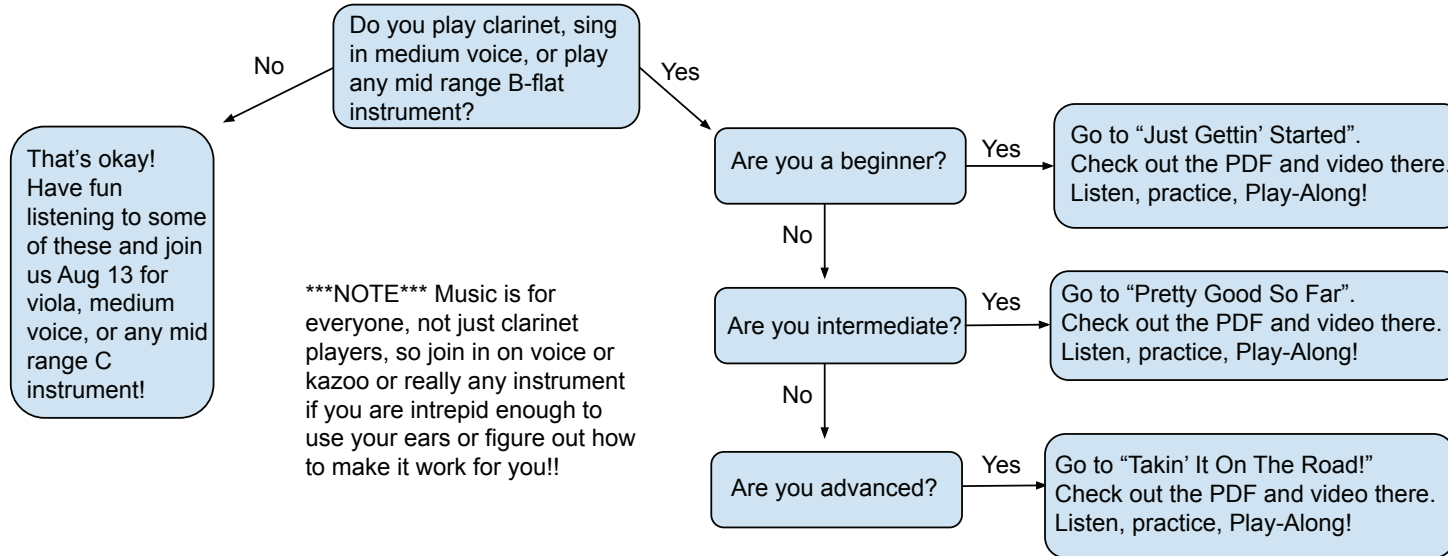

LOON LAKE LIVE

SUMMER CONCERT SERIES

PLAY-ALONG INSTRUCTIONS, BECAUSE FLOW CHARTS ARE COOL

Record your Play-Along and send it to us! We're compiling a group video of everyone who participates.
 Use your smartphone! Easy peasy.
 PRO TIP: Wear headphones to Play-Along, and record just your self/selves.
 Also PRO TIP: Even if you don't do it that way we can easily include you. :)
 Send it to us at loonlakelive.org as a .mov, mp4, or wav if you're camera shy.
 Yay for music making!!