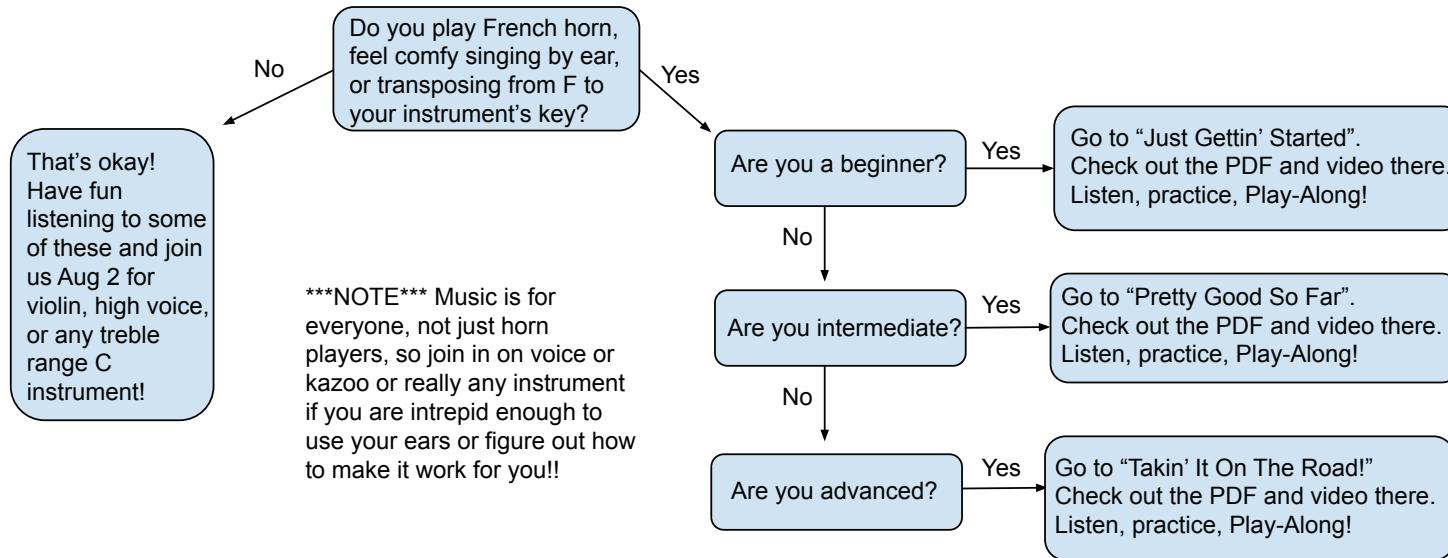

LOON LAKE LIVE

SUMMER CONCERT SERIES

PLAY-ALONG INSTRUCTIONS, BECAUSE FLOW CHARTS ARE COOL

2019

2020

Record your Play-Along and send it to us! We're compiling a group video of everyone who participates.
 Use your smartphone! Easy peasy.
 PRO TIP: Wear headphones to Play-Along, and record just your self/selves.
 Also PRO TIP: Even if you don't do it that way we can easily include you. :)
 Send it to us at loonlakelive.org as a .mov, mp4, or wav if you're camera shy.
 Yay for music making!!