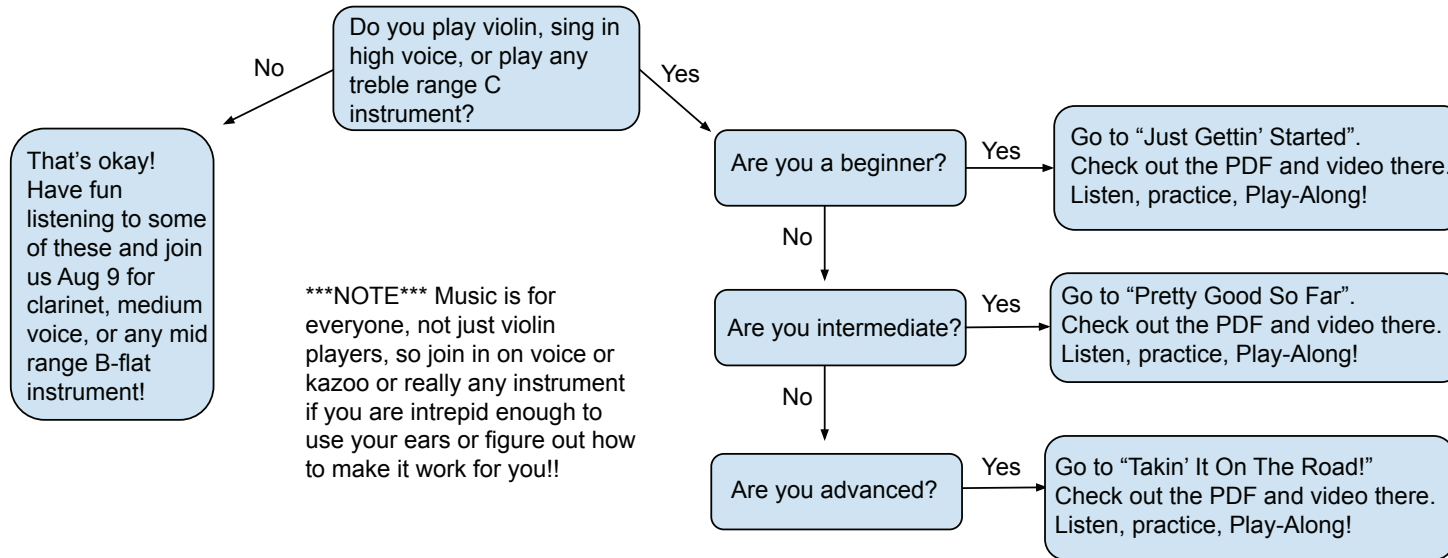

LOON LAKE LIVE

SUMMER CONCERT SERIES

PLAY-ALONG INSTRUCTIONS, BECAUSE FLOW CHARTS ARE COOL

Record your Play-Along and send it to us! We're compiling a group video of everyone who participates.
Use your smartphone! Easy peasy.
PRO TIP: Wear headphones to Play-Along, and record just your self/selves.
Also PRO TIP: Even if you don't do it that way we can easily include you. :)
Send it to us at loonlakelive.org as a .mov, mp4, or wav if you're camera shy.
Yay for music making!!